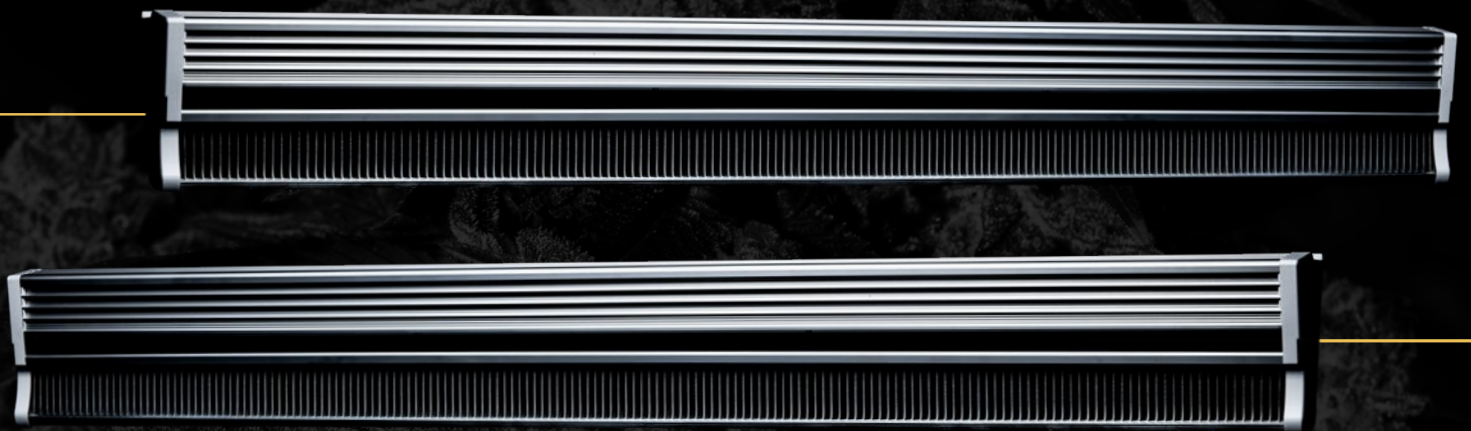

FÖHSE™

FUTURE OF HORTICULTURAL
SCIENCE + ENGINEERING

FIXTURE OVERVIEW

COBRA SERIES

COBRA [GREENHOUSE]

SLIM PROFILE. BIG POWER.

The FOHSE Cobra is the premier Smart LED Grow Light for Greenhouses. We designed the Cobra with a slim profile for seamless installation along the existing truss infrastructure in your

greenhouse. This seamless integration casts no additional shadows, making it the perfect supplemental light source for your greenhouse, without sacrificing power and intensity.

COBRA 700

700W

PPE*

3.06-3.23 $\mu\text{mol}/\text{J}$

COBRA [700W]

PPE*

3.06-3.23
μmol/J

PPF*

2261
μmol/s

IP RATING

IP65

FIXTURE SPECS	
LED Type	Samsung 301D+ San'an 3535 660nm
Consumption Wattage at 100% Power	700
Maximum BTU Output	2387
Input Voltage Options	120 - 277
Max Ambient Air Operating Temp	104°F
Dimensions	46" x 4.75" x 5.75"
Weight	22 lbs.

3.06-3.22
μmol/J

PPF*

3220
μmol/s

IP RATING

IP65

FIXTURE SPECS	
LED Type	Samsung 301D+ San'an 3535 660nm
Consumption Wattage at 100% Power	1000
Maximum BTU Output	3410
Input Voltage Options	208 - 277
Max Ambient Air Operating Temp	104°F
Dimensions	46" x 6" x 5.75"
Weight	30 lbs.