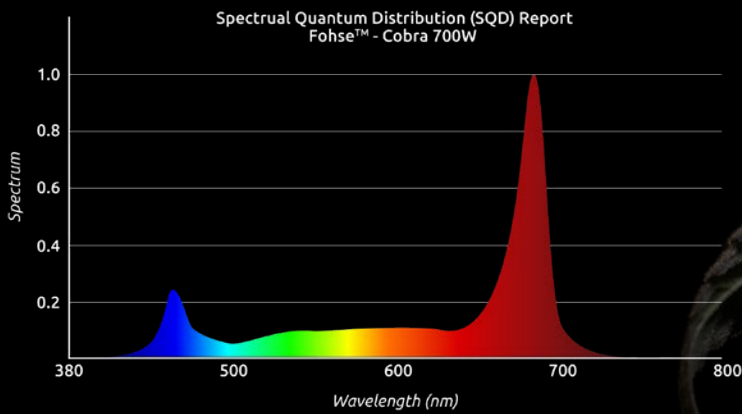

COBRA [700W]

PPE*

3.06-3.23
μmol/J

PPF*

2261
μmol/s

IP RATING

IP65

FIXTURE SPECS	
LED Type	Samsung 301D+ San'an 3535 660nm
Consumption Wattage at 100% Power	700
Maximum BTU Output	2387
Input Voltage Options	120 - 277
Max Ambient Air Operating Temp	104°F
Dimensions	46" x 4.75" x 5.75"
Weight	22 lbs.

3.06-3.22
μmol/J

PPF*

3220
μmol/s

IP RATING

IP65

FIXTURE SPECS	
LED Type	Samsung 301D+ San'an 3535 660nm
Consumption Wattage at 100% Power	1000
Maximum BTU Output	3410
Input Voltage Options	208 - 277
Max Ambient Air Operating Temp	104°F
Dimensions	46" x 6" x 5.75"
Weight	30 lbs.