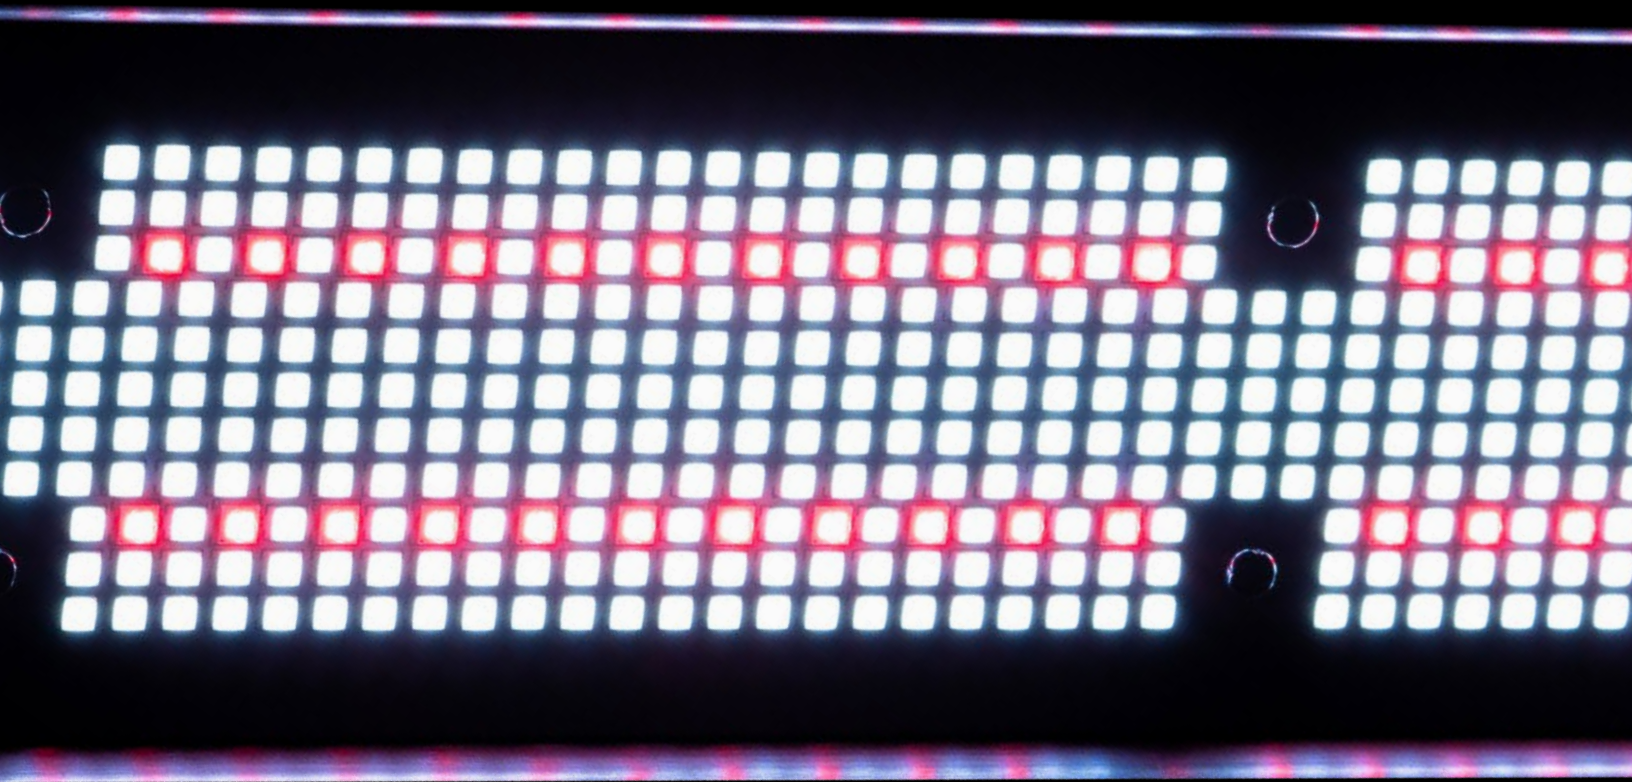

FÖHSE™

FUTURE OF HORTICULTURAL
SCIENCE + ENGINEERING

FIXTURE OVERVIEW

COBRA SERIES

COBRA [GREENHOUSE]

SLIM PROFILE. BIG POWER.

The FOHSE Cobra is the premier Smart LED Grow Light for Greenhouses. We designed the Cobra with a slim profile for seamless installation along the existing truss infrastructure in your

greenhouse. This seamless integration casts no additional shadows, making it the perfect supplemental light source for your greenhouse, without sacrificing power and intensity.

COBRA 700

700W

PPE*

3.06-3.23 $\mu\text{mol}/\text{J}$

COBRA [700W]

PPE*

3.06-3.23
μmol/J

PPF*

2261
μmol/s

IP RATING

IP65

FIXTURE SPECS	
LED Type	Samsung 301D+ San'an 3535 660nm
Consumption Wattage at 100% Power	700
Maximum BTU Output	2387
Input Voltage Options	120 - 277
Max Ambient Air Operating Temp	104°F
Dimensions	46" x 4.75" x 5.75"
Weight	22 lbs.

3.06-3.22
μmol/J

PPF*

3220
μmol/s

IP RATING

IP65

FIXTURE SPECS	
LED Type	Samsung 301D+ San'an 3535 660nm
Consumption Wattage at 100% Power	1000
Maximum BTU Output	3410
Input Voltage Options	208 - 277
Max Ambient Air Operating Temp	104°F
Dimensions	46" x 6" x 5.75"
Weight	30 lbs.