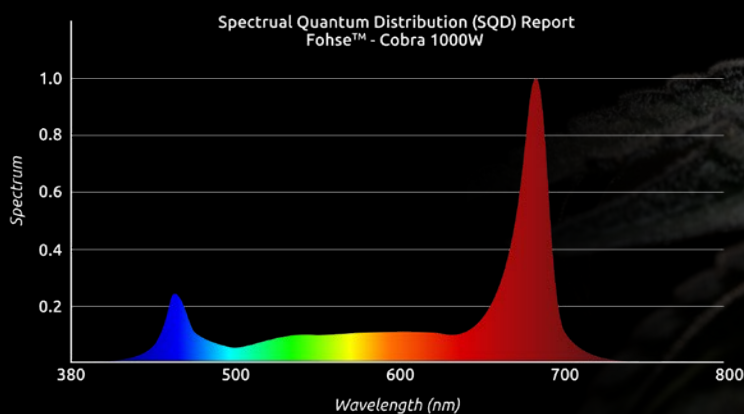

3.06-3.22
μmol/J

PPF*

3220
μmol/s

IP RATING

IP65

FIXTURE SPECS	
LED Type	Samsung 301D+ San'an 3535 660nm
Consumption Wattage at 100% Power	1000
Maximum BTU Output	3410
Input Voltage Options	208 - 277
Max Ambient Air Operating Temp	104°F
Dimensions	46" x 6" x 5.75"
Weight	30 lbs.